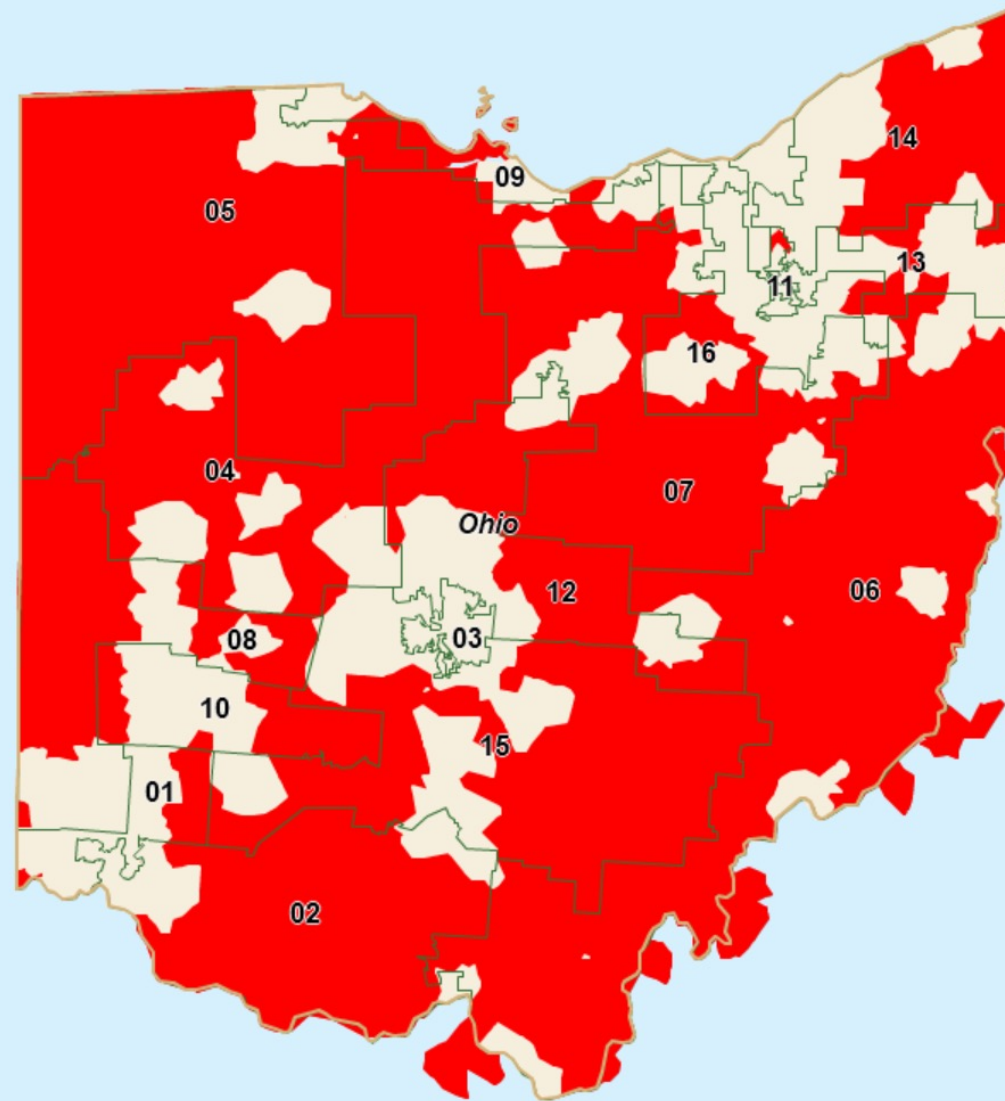

UPS Geographic Surcharges in United States Mapped to ZIP Code Locations

Legend

-  Receives UPS Surcharge
-  No UPS Surcharge

Source: https://www.ups.com/assets/resources/media/en_US/area_surcharge_zips_us.xlsx (effective 12/27/2020)

Map rendered using MapBusinessOnline by SpatialTEQ, Inc.

Map generated on August 3, 2021

Note: Not to Scale

UPS Geographic Surcharges in Ohio Mapped to ZIP Code Locations

Legend

-  Receives UPS Surcharge
-  No UPS Surcharge

UPS Geographic Surcharges in Oklahoma Mapped to ZIP Code Locations

UPS Geographic Surcharges in Utah Mapped to ZIP Code Locations

Legend

-  Receives UPS Surcharge
-  No UPS Surcharge

UPS Geographic Surcharges in Missouri Mapped to ZIP Code Locations

Legend

-  Receives UPS Surcharge
-  No UPS Surcharge

UPS Geographic Surcharges in Kansas Mapped to ZIP Code Locations

Legend

-  Receives UPS Surcharge
-  No UPS Surcharge

UPS Geographic Surcharges in South Dakota Mapped to ZIP Code Locations