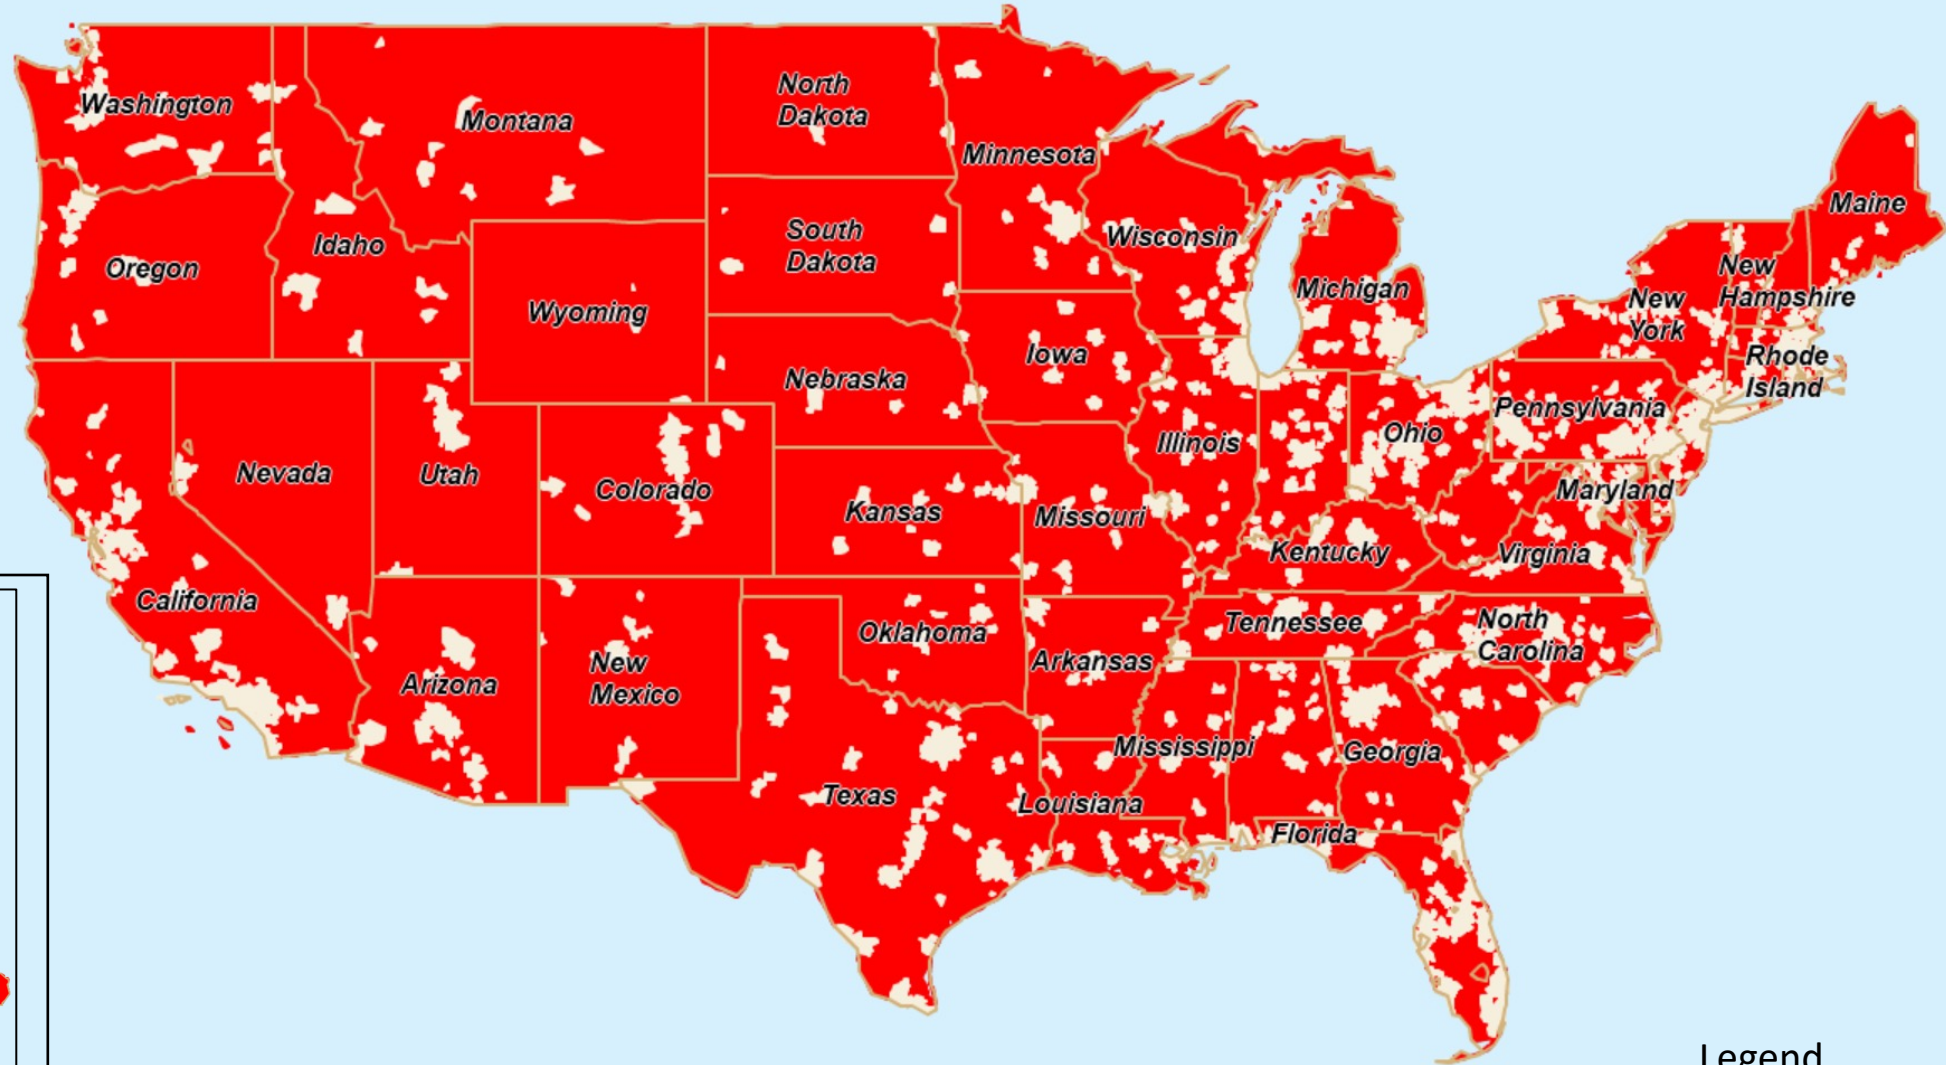

UPS Geographic Surcharges in United States Mapped to ZIP Code Locations

Legend

-  Receives UPS Surcharge
-  No UPS Surcharge

Source: https://www.ups.com/assets/resources/media/en_US/area_surcharge_zips_us.xlsx (effective 12/27/2020)

Map rendered using MapBusinessOnline by SpatialTEQ, Inc.

Map generated on August 3, 2021

Note: Not to Scale

UPS Geographic Surcharges in Ohio Mapped to ZIP Code Locations

Legend

-  Receives UPS Surcharge
-  No UPS Surcharge

UPS Geographic Surcharges in Oklahoma Mapped to ZIP Code Locations

UPS Geographic Surcharges in Utah Mapped to ZIP Code Locations

Legend

-  Receives UPS Surcharge
-  No UPS Surcharge

UPS Geographic Surcharges in Missouri Mapped to ZIP Code Locations

Legend

-  Receives UPS Surcharge
-  No UPS Surcharge

UPS Geographic Surcharges in Georgia Mapped to ZIP Code Locations

Legend

-  Receives UPS Surcharge
-  No UPS Surcharge

UPS Geographic Surcharges in Kentucky Mapped to ZIP Code Locations